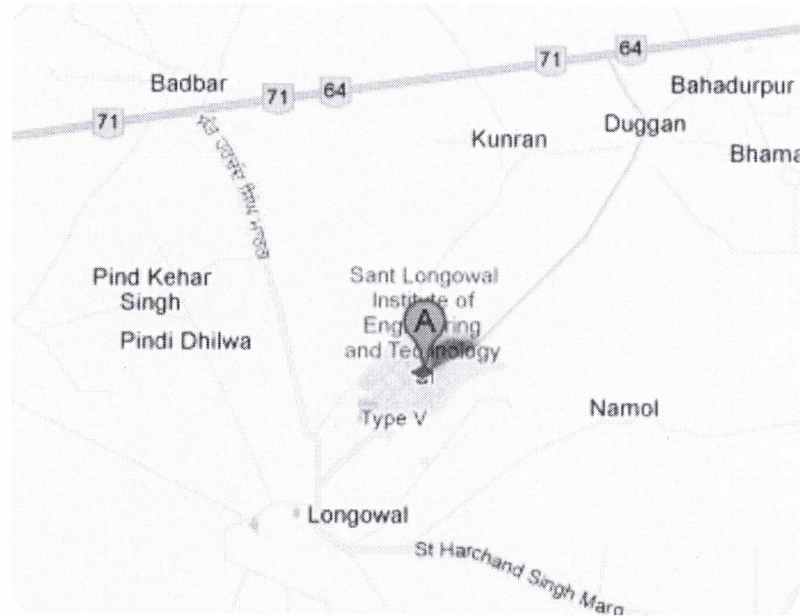

How to reach SLIET : The Institute is situated at the outskirts of Longowal and is around 8 Km from Sangrur-Barnala Highway. The Institute is connected by road with Sangrur (18 Km), Barnala (25 Km), Patiala (75 Km), Ludhiana (100 Km), Chandigarh (150 Km) and Delhi (360 Km). The nearest Railway Stations are Sangrur (18 Km), Sunam (16 Km) and Dhuri (32 Km) and the nearest Airport is Chandigarh (130 Km).

Location Map

Registrar/कुलसचिव 6.8.19
Sant Longowal Institute of Engg. & Technology
संत लोंगोवाल अभियांत्रिकी एवं प्रौद्योगिकी संस्थान
Longowal-148106 (Distt. Sangrur) Punjab
लोंगोवाल-148106 (जिला संगरूर) पंजाब